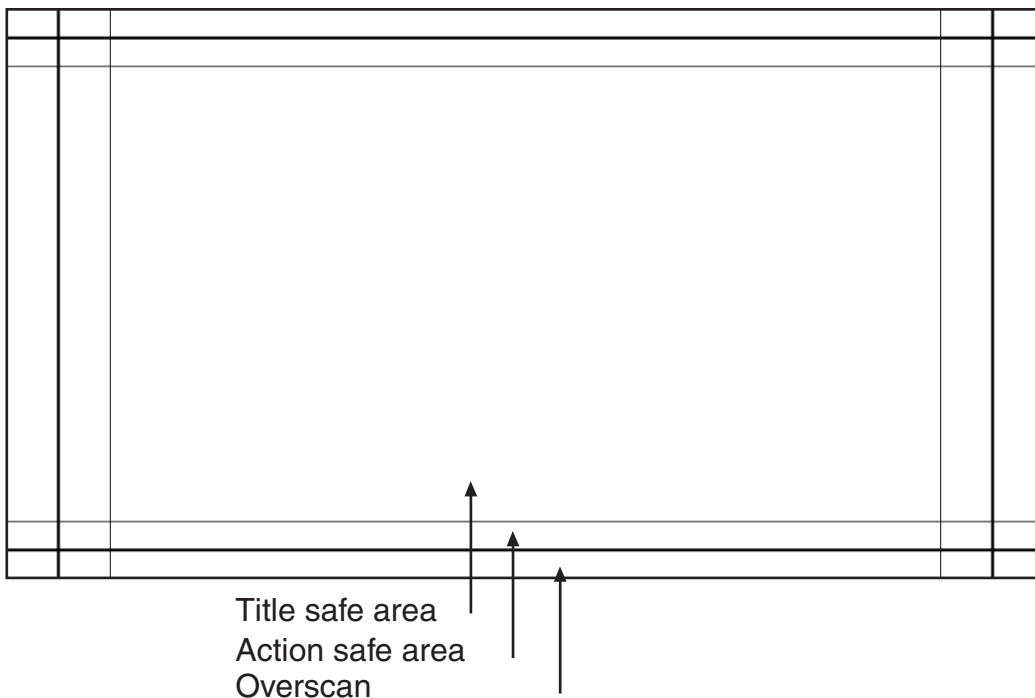

## VIDEO SPECIFICATIONS - AD REPLACEMENT SYSTEMS

TV Standard: PAL

Aspect Ratio: 16:9

Frame Rate: 25 fps

Dimension 720 x 576 pixels anamorphic

An uncompressed video file should be provided

Audio:

Audio Mode: Stereo

## VIDEO SPECIFICATIONS - BACKBAR SCREENS

TV Standard: PAL

Aspect Ratio: 16:9

Frame Rate: 25 fps

Dimension 720 x 576 pixels anamorphic

An uncompressed video file should be provided

Audio:

Ads must have a silent soundtrack.

Audio Mode: Stereo

Sample Rate: 44.1 kHz

SIZE	VIDEO SAFE ZONE	TITLE SAFE ZONE
720 x 576 anamorphic	10%	20%

## VIDEO SPECIFICATIONS - STILL ADS

JPEG or PDF

Aspect Ratio: 16:9

Frame Rate: 25 fps

Dimension 720 x 576 anamorphic pixels or 1024 x 576 square pixels

Resolution : 72 dpi

SIZE	VIDEO SAFE ZONE	TITLE SAFE ZONE
720 x 576 anamorphic	10%	20%
1024 x 576 square pixels	10%	20%