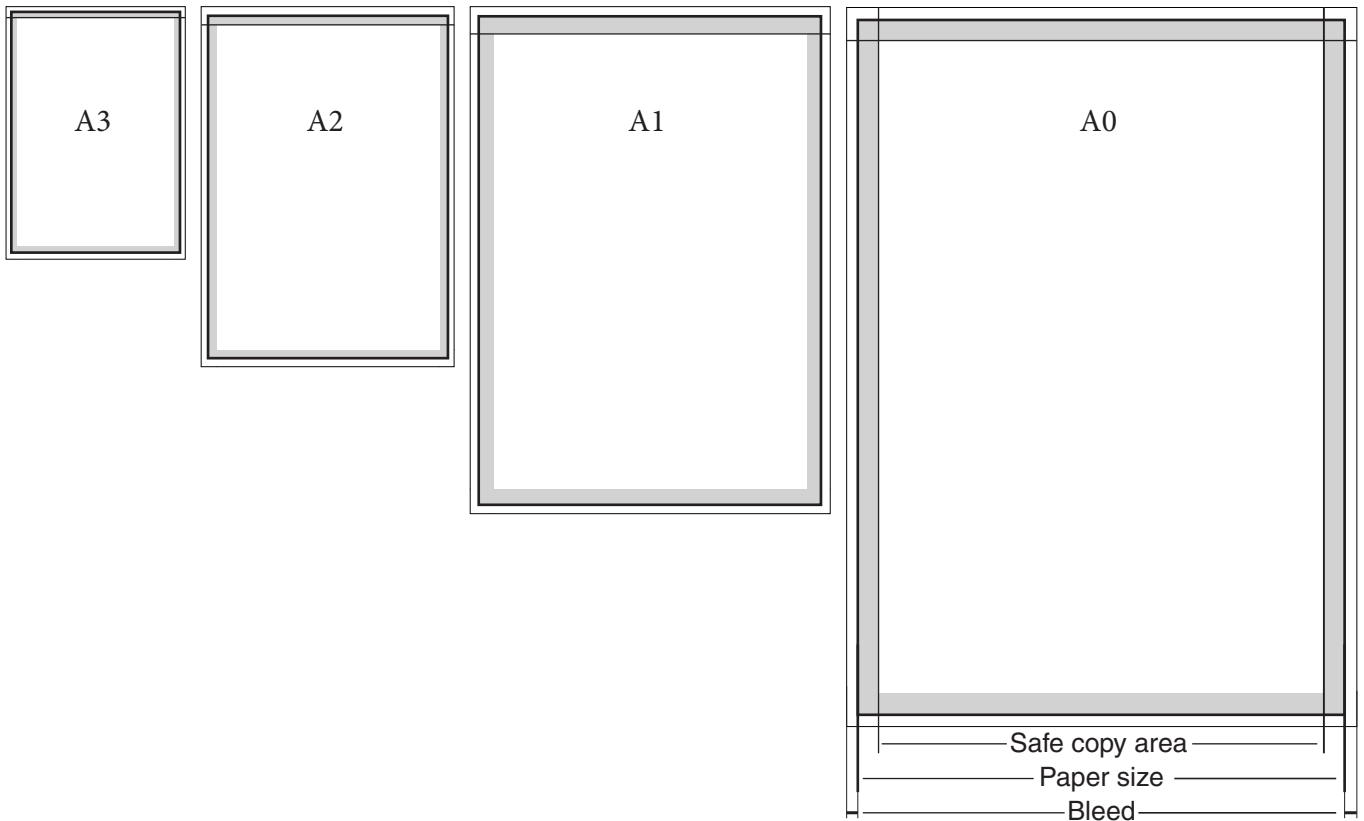

A safe zone is highly recommended, the frame will cover the borders of the poster.

Fonts should be included in a separate folder (PC preferred)

Indesign templates are available upon request.

SIZE	BLEED	SAFE ZONE	SAFE COPY AREA
A3 (420 x 297 mm)	3mm	12mm	400 x 277 mm
A2 (594 x 420 mm)	3mm	12mm	570 x 396 mm
A1 (841 x 594 mm)	3mm	15mm	811 x 564 mm
A0 (1189 x 841 m)	3 mm	25 mm	1139 x 791 mm

## PRINT SPECIFICATIONS - TABLE TENT - 3 Sides

Portrait only

The design should be provided as a flat PDF (PDF/X-1a:2001).

It should include a 3mm bleed with slug and bleed marks.

The pictures must be saved with at least a 300 dpi resolution.

## VIDEO SPECIFICATIONS - AD REPLACEMENT SYSTEMS

TV Standard: PAL

Aspect Ratio: 16:9

Frame Rate: 25 fps

Dimension 720 x 576 pixels anamorphic

An uncompressed video file should be provided

Audio:

Audio Mode: Stereo

## VIDEO SPECIFICATIONS - BACKBAR SCREENS

TV Standard: PAL

Aspect Ratio: 16:9

Frame Rate: 25 fps

Dimension 720 x 576 pixels anamorphic

An uncompressed video file should be provided

Audio:

Ads must have a silent soundtrack.