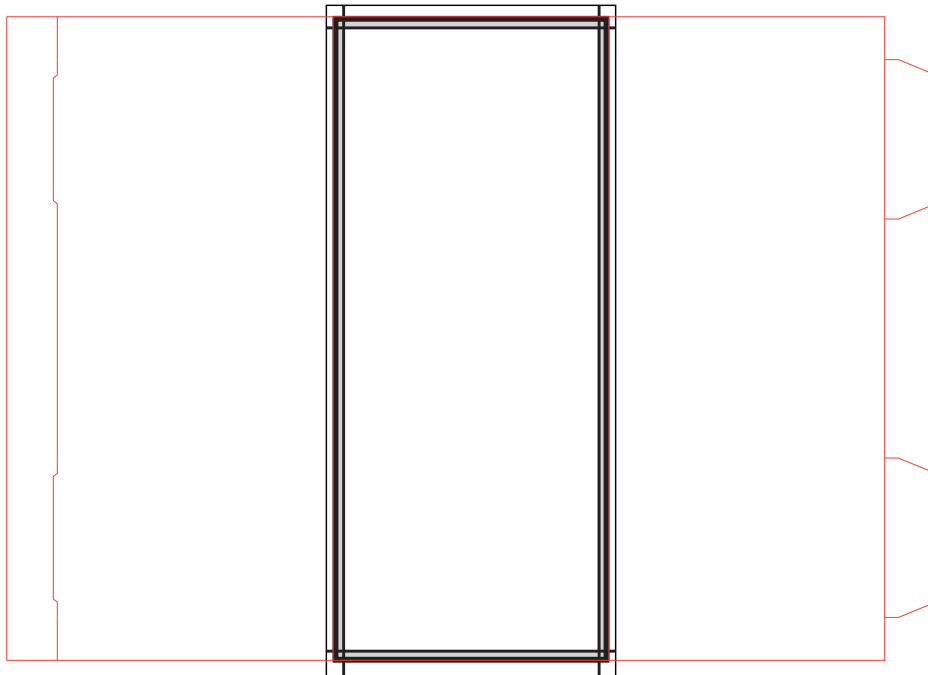

A safe zone is highly recommended, the frame will cover the borders of the poster.

Fonts should be included in a separate folder (PC preferred)

Indesign templates are available upon request.

SIZE	BLEED	SAFE ZONE	SAFE COPY AREA
A3 (420 x 297 mm)	3mm	12mm	400 x 277 mm
A2 (594 x 420 mm)	3mm	12mm	570 x 396 mm
A1 (841 x 594 mm)	3mm	15mm	811 x 564 mm
A0 (1189 x 841 m)	3 mm	25 mm	1139 x 791 mm

## PRINT SPECIFICATIONS - TABLE TENT - 3 Sides

Portrait only

The design should be provided as a flat PDF (PDF/X-1a:2001).

It should include a 3mm bleed with slug and bleed marks.

The pictures must be saved with at least a 300 dpi resolution.

A safe margin is highly recommended.

Indesign templates are available upon request.

SIZE	SAFE ZONE	BLEED	SAFE COPY AREA
90 x 210 mm	3mm	3mm	84 x 204 mm

## PRINT SPECIFICATIONS - TABLE TENT - 2 Sides

Portrait only

The design should be provided as a flat PDF (PDF/X-1a:2001).

It should include a 3mm bleed with slug and bleed marks.

The pictures must be saved with at least a 300 dpi resolution.