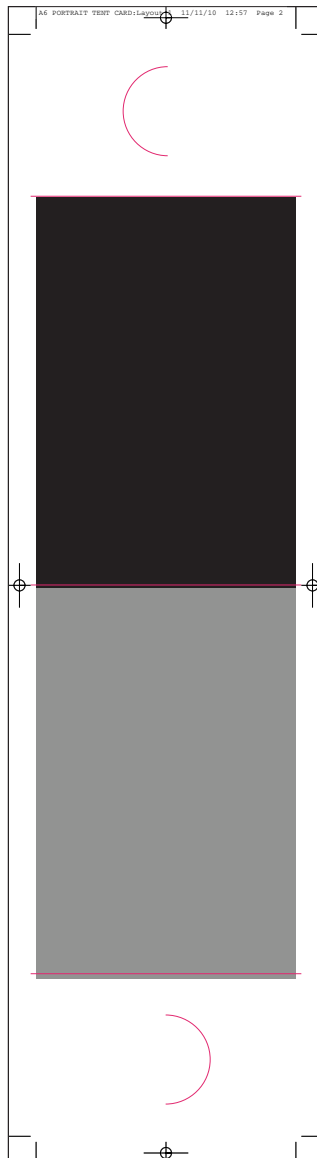

A safe zone is highly recommended, the frame will cover the borders of the poster.

Fonts should be included in a separate folder (PC preferred)

Indesign templates are available upon request.

SIZE	BLEED	SAFE ZONE	SAFE COPY AREA
A3 (420 x 297 mm)	3mm	12mm	400 x 277 mm
A2 (594 x 420 mm)	3mm	12mm	570 x 396 mm
A1 (841 x 594 mm)	3mm	15mm	811 x 564 mm
A0 (1189 x 841 m)	3 mm	25 mm	1139 x 791 mm

## PRINT SPECIFICATIONS - TABLE TENT - 3 Sides

Portrait only

The design should be provided as a flat PDF (PDF/X-1a:2001).

It should include a 3mm bleed with slug and bleed marks.

The pictures must be saved with at least a 300 dpi resolution.

## PRINT SPECIFICATIONS - TABLE TENT - 2 Sides

Portrait only

The design should be provided as a flat PDF (PDF/X-1a:2001).

It should include a 3mm bleed with slug and bleed marks.

The pictures must be saved with at least a 300 dpi resolution.

A safe zone is highly recommended.

Indesign templates are available upon request.

SIZE	SAFE ZONE	BLEED	SAFE COPY AREA
99x149 mm	3mm	2mm	93 x 143 mm