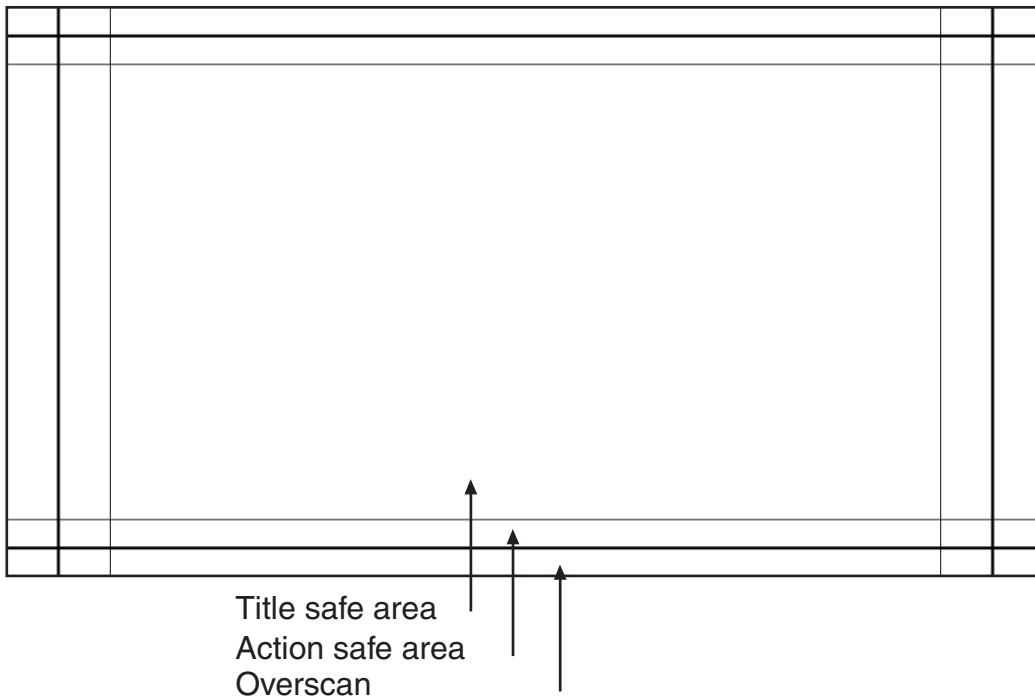

## VIDEO SPECIFICATIONS - BACKBAR SCREENS

TV Standard: PAL

Aspect Ratio: 16:9

Frame Rate: 25 fps

Dimension 720 x 576 pixels anamorphic

An uncompressed video file should be provided

Audio:

Ads must have a silent soundtrack.

Audio Mode: Stereo

Sample Rate: 44.1 kHz

SIZE	VIDEO SAFE ZONE	TITLE SAFE ZONE
720 x 576 anamorphic	10%	20%

## VIDEO SPECIFICATIONS - STILL ADS

JPEG or PDF

Aspect Ratio: 16:9

Frame Rate: 25 fps

Dimension 720 x 576 anamorphic pixels or 1024 x 576 square pixels

Resolution : 72 dpi

SIZE	VIDEO SAFE ZONE	TITLE SAFE ZONE
720 x 576 anamorphic	10%	20%
1024 x 576 square pixels	10%	20%